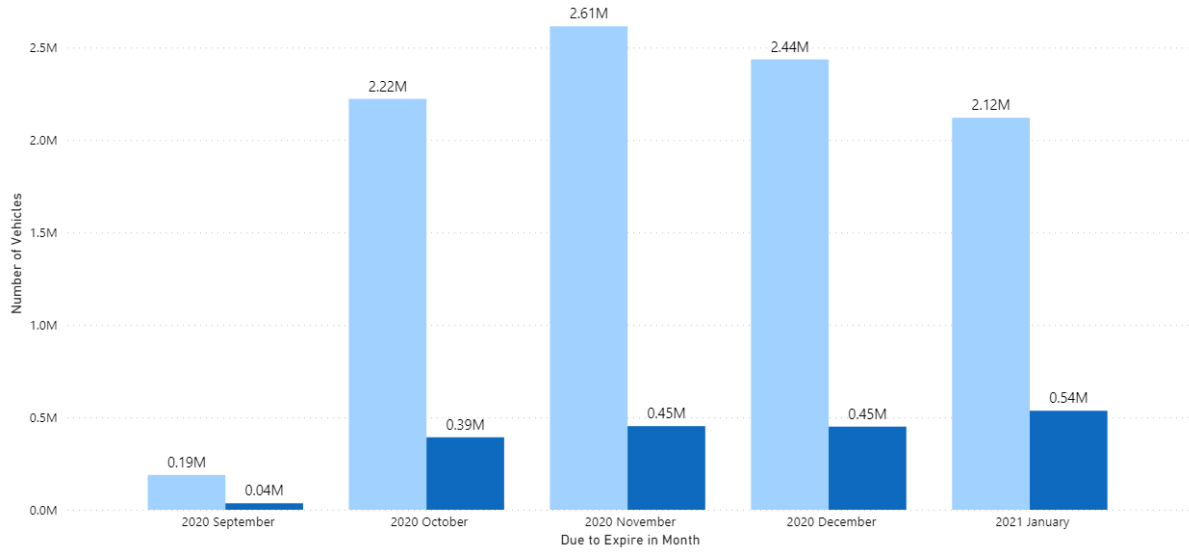

Expiry date of all granted extensions and number of vehicles remaining on an extension.

● Extensions Granted ● Extensions Remaining

MOT COVID-19 Extensions  
Data as of 10/03/21, 03:02