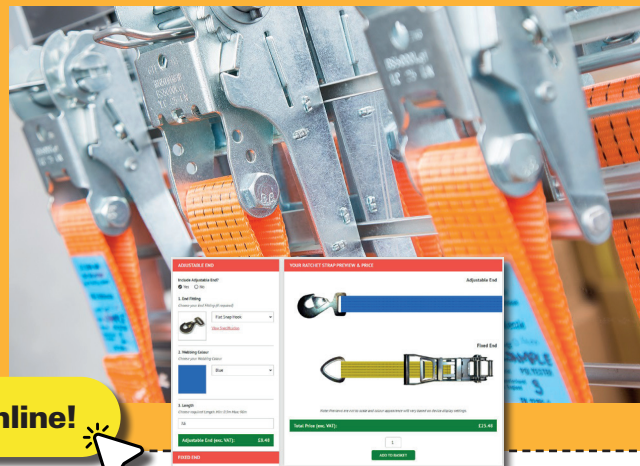

# Lifting Equipment

FROM K&S MCKENZIE

Chains assembled, tested and repaired to your requirements

**TAILOR-MADE RATCHET STRAPS**

**25mm, 35mm and 50mm**  
in various tonnages and various lengths,  
made to *your* requirements.

Try me online!

Try our **online Ratchet Strap Builder**

and create your own lashing systems at the click of a button!

[www.toolcentrecarlisle.co.uk/ratchet-strap-builder](http://www.toolcentrecarlisle.co.uk/ratchet-strap-builder)